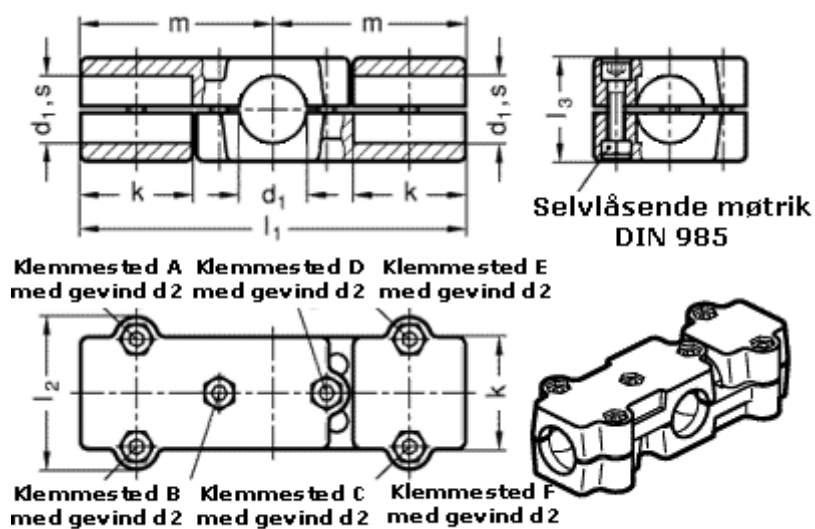

Article number: 20195B30602BL

Description: E+G double T-angel clamps  
GN 195-B30-60-2-BL

## Measures

d1 = B 30  
d2 = M8  
k = 60  
l1 = 203  
l2 = 79  
l3 = 59  
m = 101.5